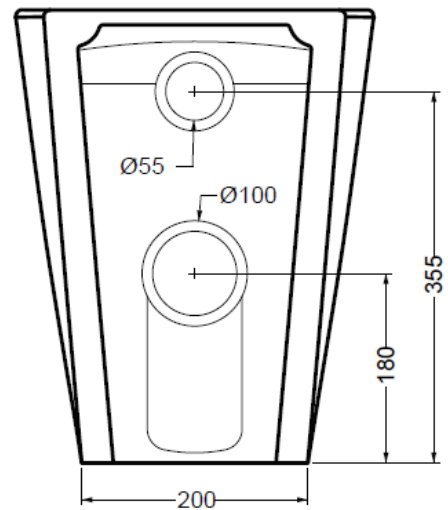

Measurements in millimetres mm

Information updated August 2018

Tel 0345 873 8840

crosswater[™]

TECHNICAL

“
Ceramics of Italy
”

INFINITY BACK TO WALL RIMLESS WC

WHITE

IF6117CW

25.2 Kgs

Fixing Kit Included

NORIM

Sizes detailed could have a variation of about +/- 5 % due to the changes to material characteristics during the firing processes.