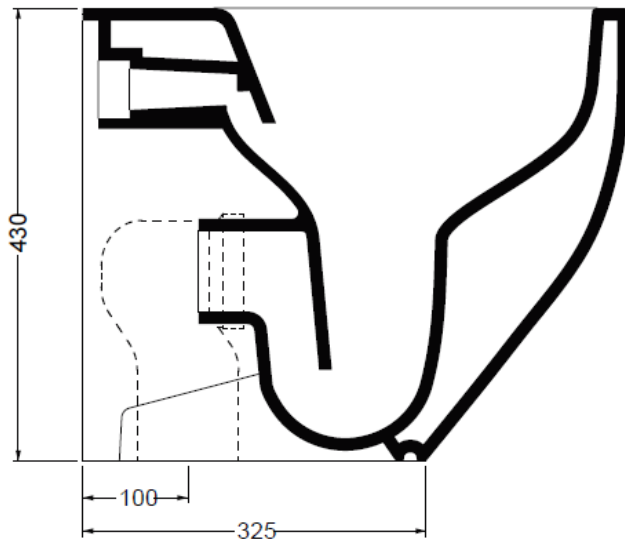

Measurements in millimetres mm

Information updated August 2018

Tel 0345 873 8840

crosswater[™]

TECHNICAL

“
Ceramics of Italy
”

INFINITY BACK TO WALL RIMLESS WC

WHITE

IF6117CW

25.2 Kgs

Fixing Kit Included

NORIM

Sizes detailed could have a variation of about +/- 5 % due to the changes to material characteristics during the firing processes.