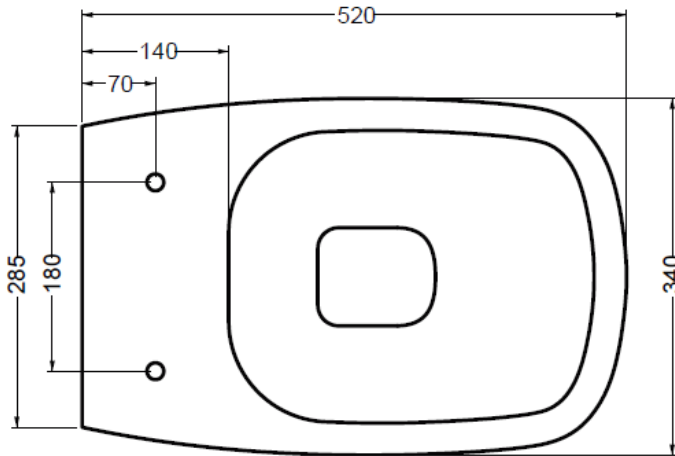

Measurements in millimetres mm

Information updated August 2018

Tel 0345 873 8840

crosswater[™]

TECHNICAL

“
Ceramics of Italy
”

INFINITY BACK TO WALL RIMLESS WC

WHITE

IF6117CW

25.2 Kgs

Fixing Kit Included

NORIM

Sizes detailed could have a variation of about +/- 5 % due to the changes to material characteristics during the firing processes.